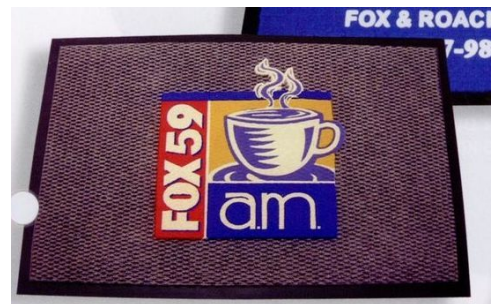

Different designs and/or color combinations may not be combined for quantity pricing.
18" W x 27" L

Colors: Strawberry Red, Burgundy Red, Silver Gray, Irish Green, Navy Blue, Black, Pine Green, Ocean Blue, Charcoal Gray, Chocolate Brown, Heather Blue, Tan Beige

Imprint Information: 12"x21" imprint area

Qty	12	48	120	240
Price	$28.40	$26.98	$25.65	$24.14

Price Includes: 1 color

Additional Charges: Setup: $165.00; Repeat Setup: $26.40

Packaging and Delivery: Bulk, Individual Cartons $2.00(G) each. 12 units per carton. 35 lbs. per carton. Normal production time is 8 working days.